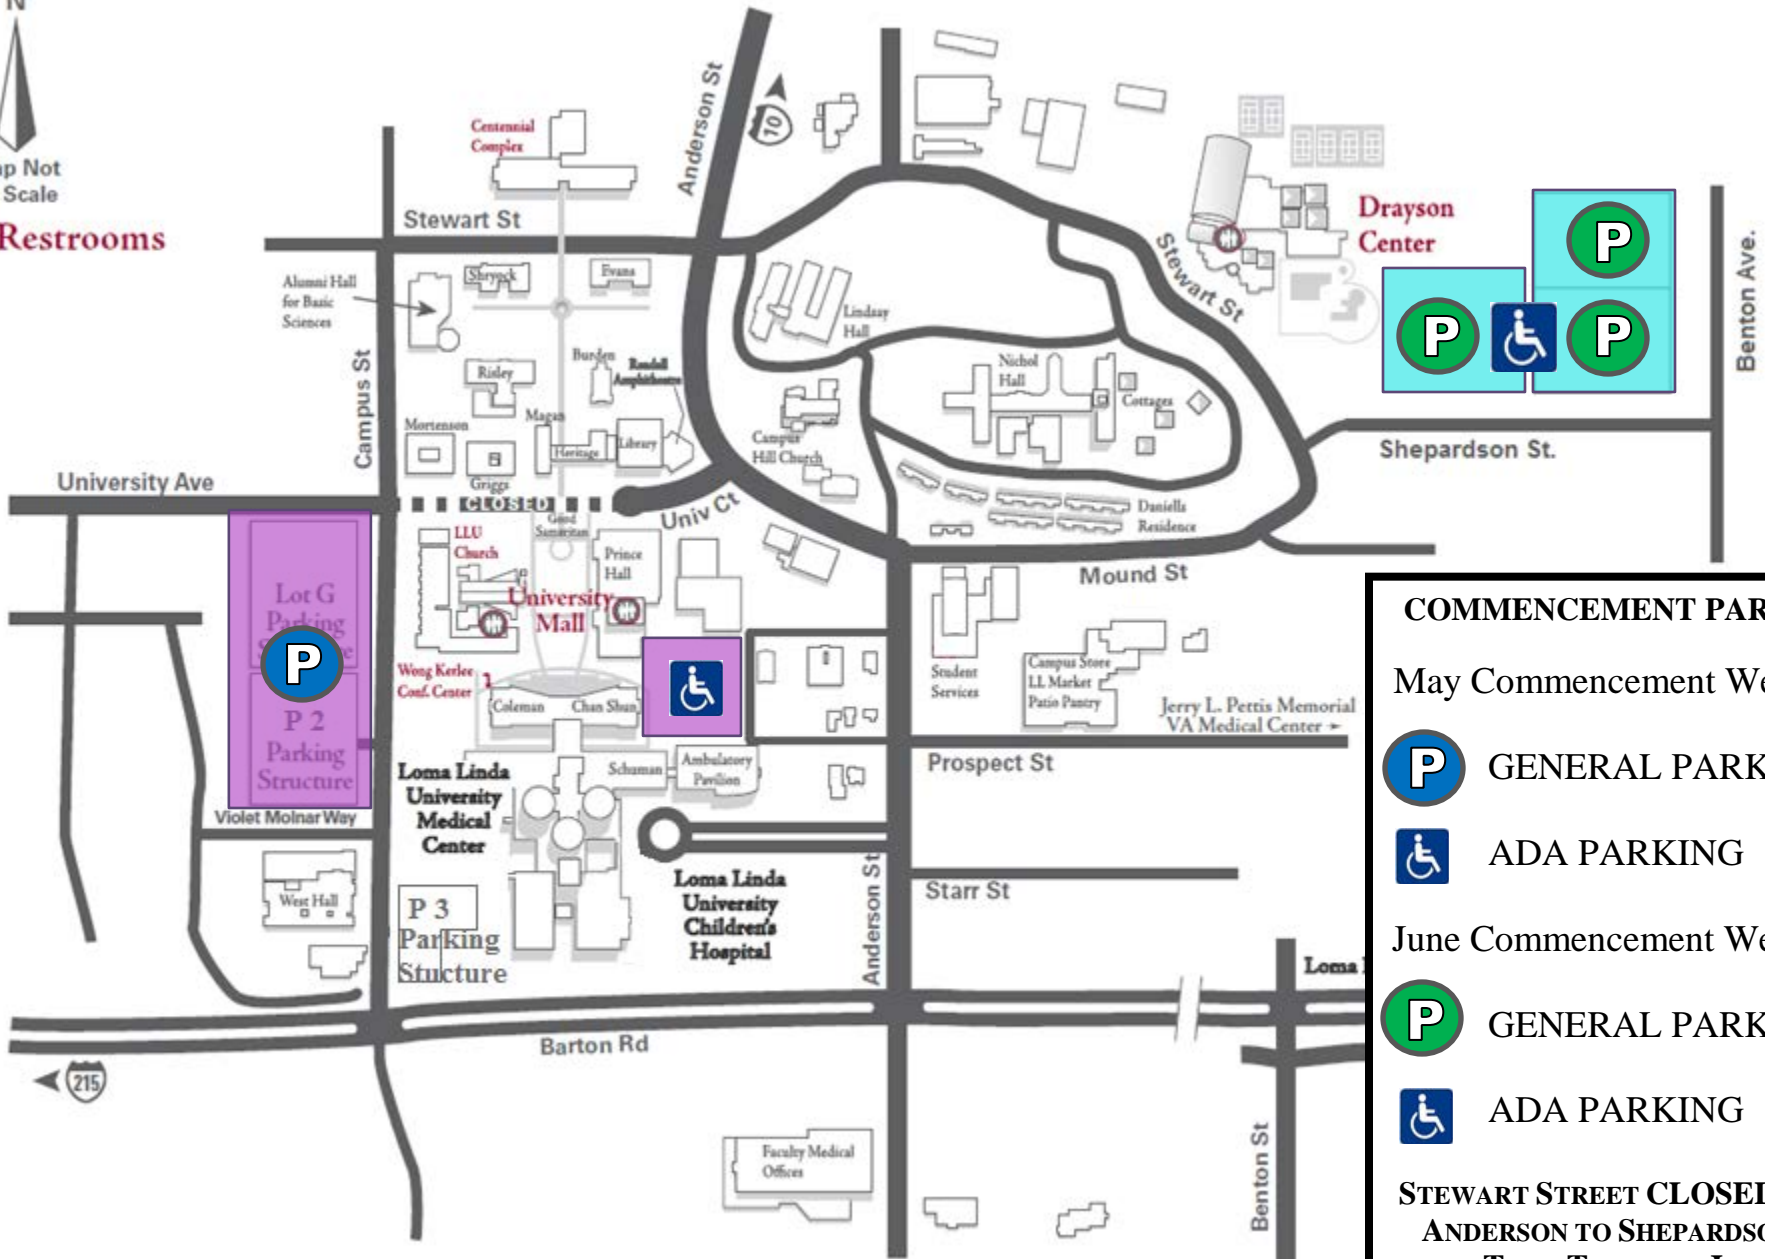

COMMENCEMENT PARKING

Map Not To Scale

Restrooms

COMMENCEMENT PARKING

May Commencement Weekend

- GENERAL PARKING
- ADA PARKING

June Commencement Weekend

- GENERAL PARKING
- ADA PARKING

STEWART STREET CLOSED FROM ANDERSON TO SHEPARDSON TO THRU TRAFFIC - JUNE COMMENCEMENT ONLY