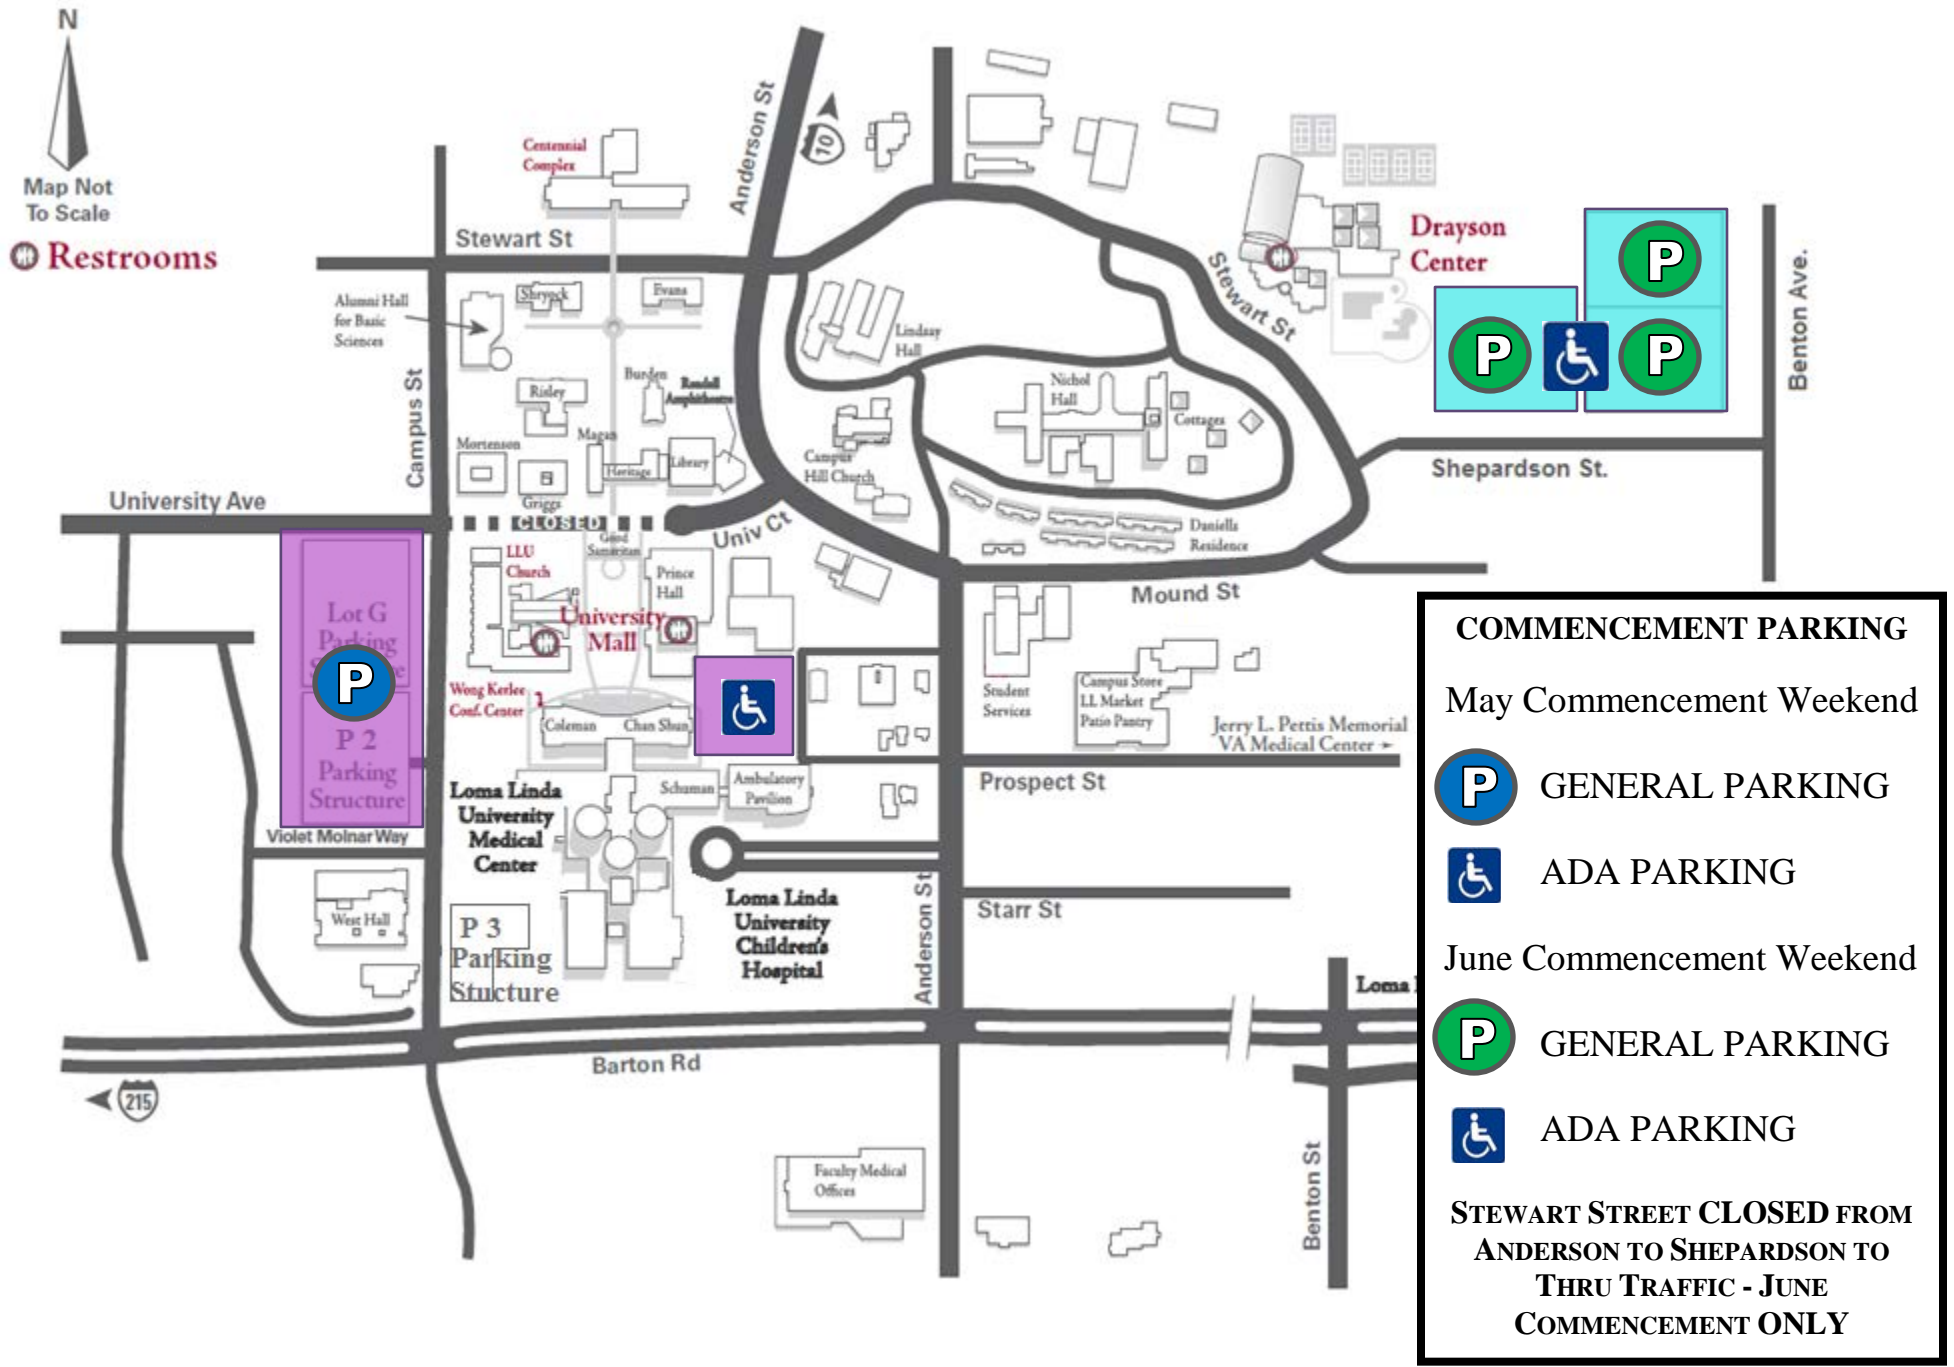

COMMENCEMENT PARKING

Map Not To Scale

Restrooms

COMMENCEMENT PARKING

May Commencement Weekend

- GENERAL PARKING
- ADA PARKING

June Commencement Weekend

- GENERAL PARKING
- ADA PARKING

STEWART STREET CLOSED FROM ANDERSON TO SHEPARDSON TO THRU TRAFFIC - JUNE COMMENCEMENT ONLY